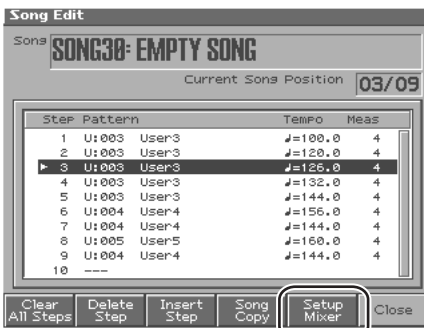

Song Edit

A Setup Mixer screen has been added to Song Edit. This allows you to easily edit the Level, Pan, Key Shift, Reverb, Mute, and BPM of each step.

You must stop the song before you perform song editing operations.

MEMO

Since the setup parameters you edit for each pattern are stored as song data, the setup data of the original pattern will not change.

MEMO

If the system **Song Play Mode** is “MODE2,” and the same pattern as the currently-playing pattern is played as the next step, the setup parameters of that step will be ignored.

Setup Mixer

1. Select the song that you want to edit.
2. In Song Mode, press [F2(Song Edit)] to access the Song Edit screen.

3. In the Song Edit screen, press [F5(Setup Mixer)] to access the Setup Mixer screen.